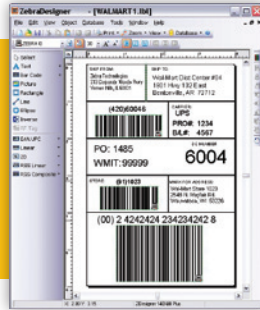

ZebraDesigner™

Label Design Application
for mySAP™ Business Suite

DESIGN